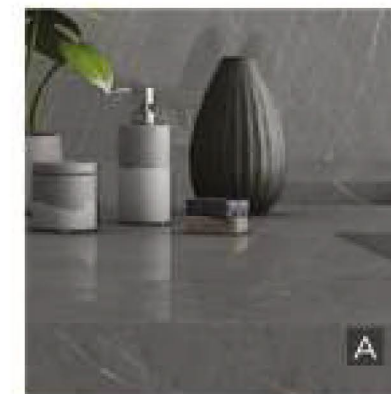

Size & Thickness

MARBLE TOUCH
next level slab

800x
1600mm
Size

◀▶ 09mm
Thickness

Available Series

A
GLOSSY
MARBLE

B
HIGHGLOSS
MARBLE

C
MATT
MARBLE

D
CARVING
MARBLE

E
SUPER WHITE
MARBLE